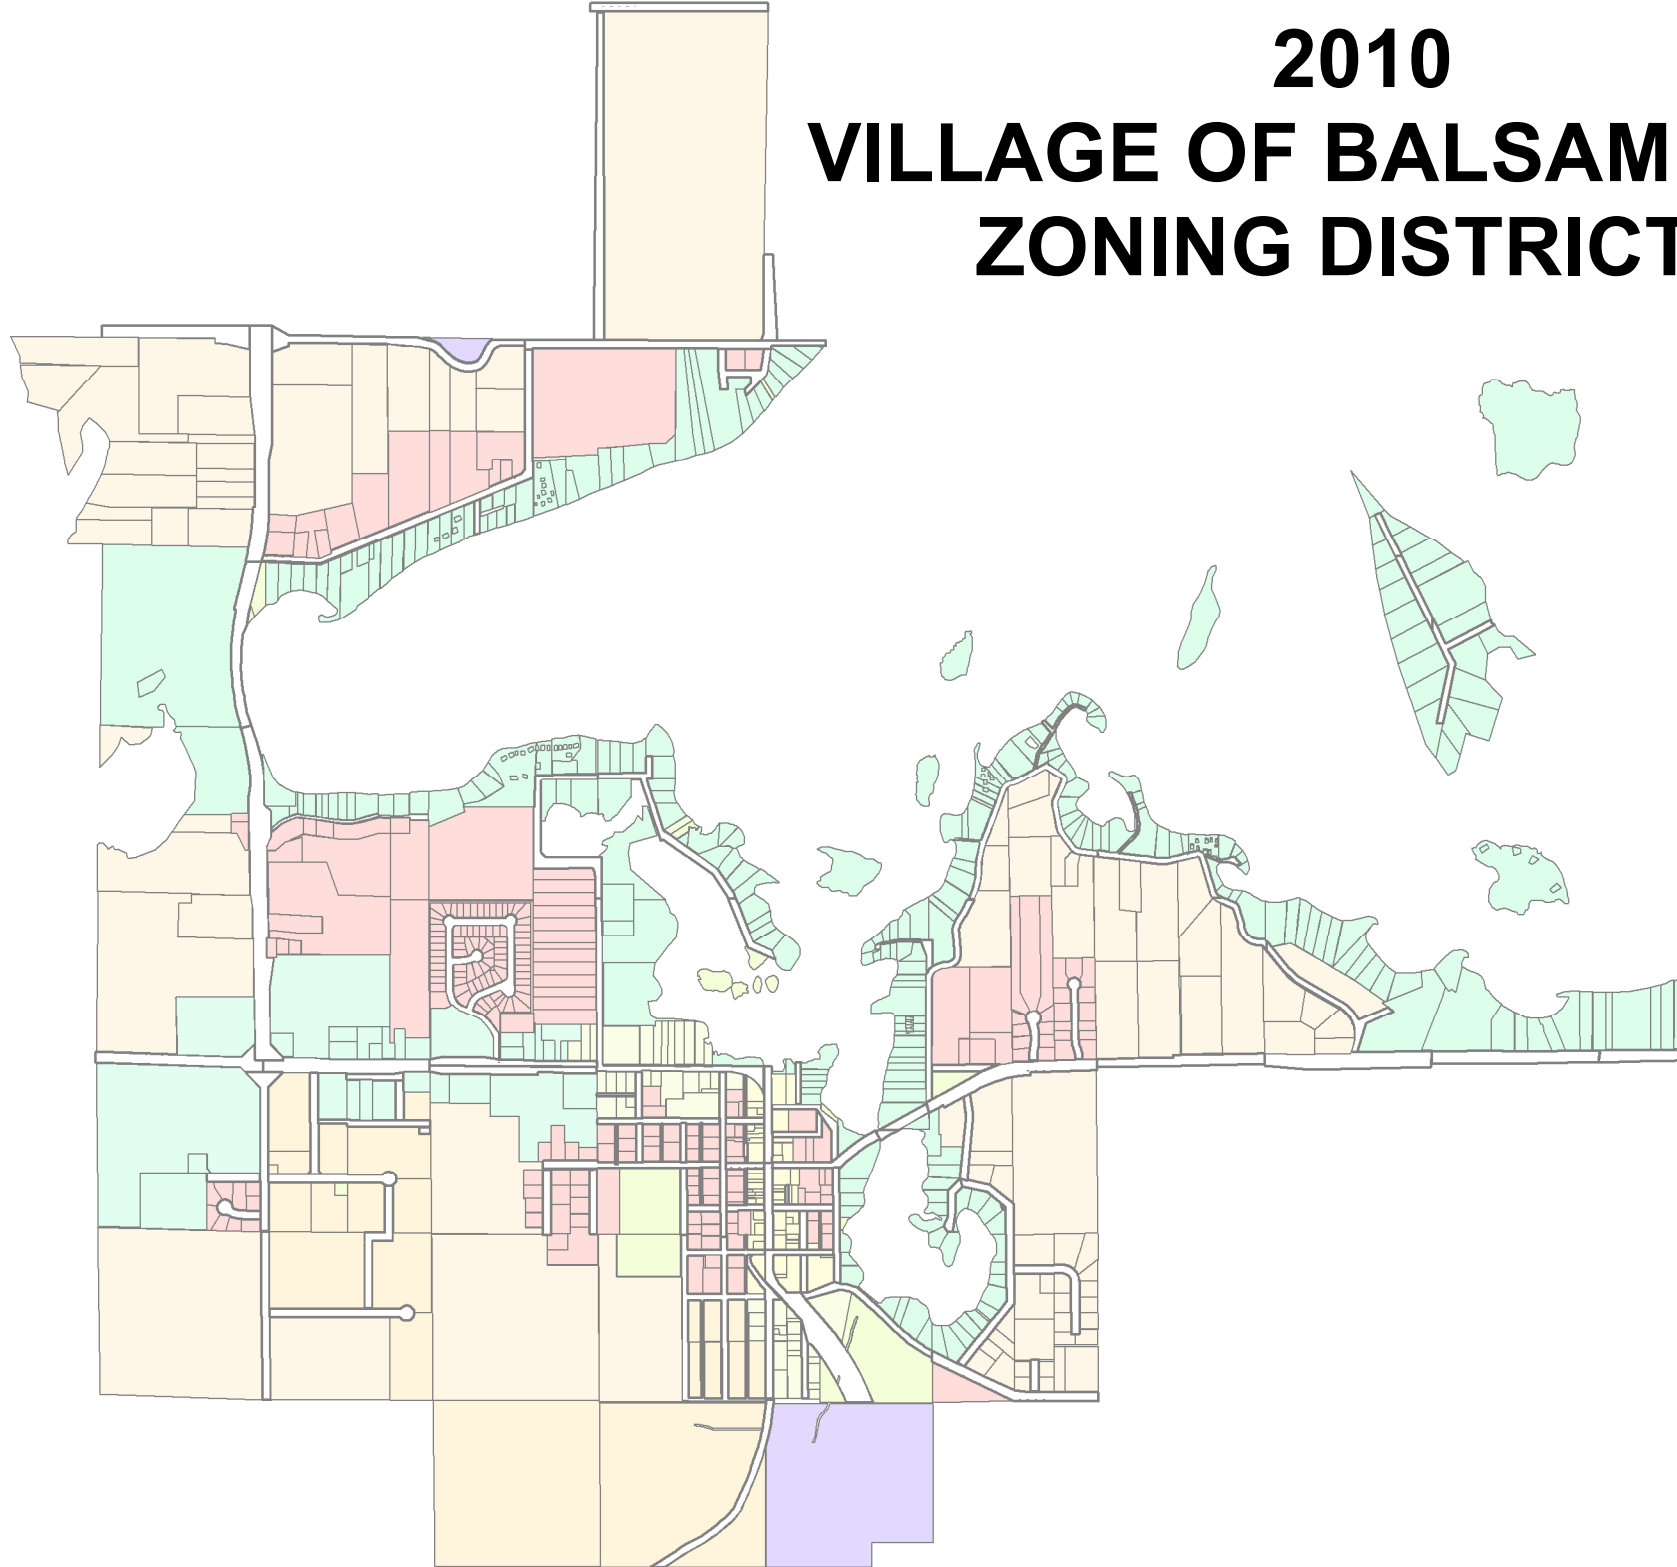

2010 VILLAGE OF BALSAM LAKE ZONING DISTRICTS

Zoning Legend

Zoningnew

 <all other values>

ZONING

-  Conservancy
-  Highway Commercial
-  Industrial
-  None
-  Residential
-  Residential - Scale Comme
-  Right-of-Way
-  Rural Development
-  Village Center Commercial
-  Waterfront Development