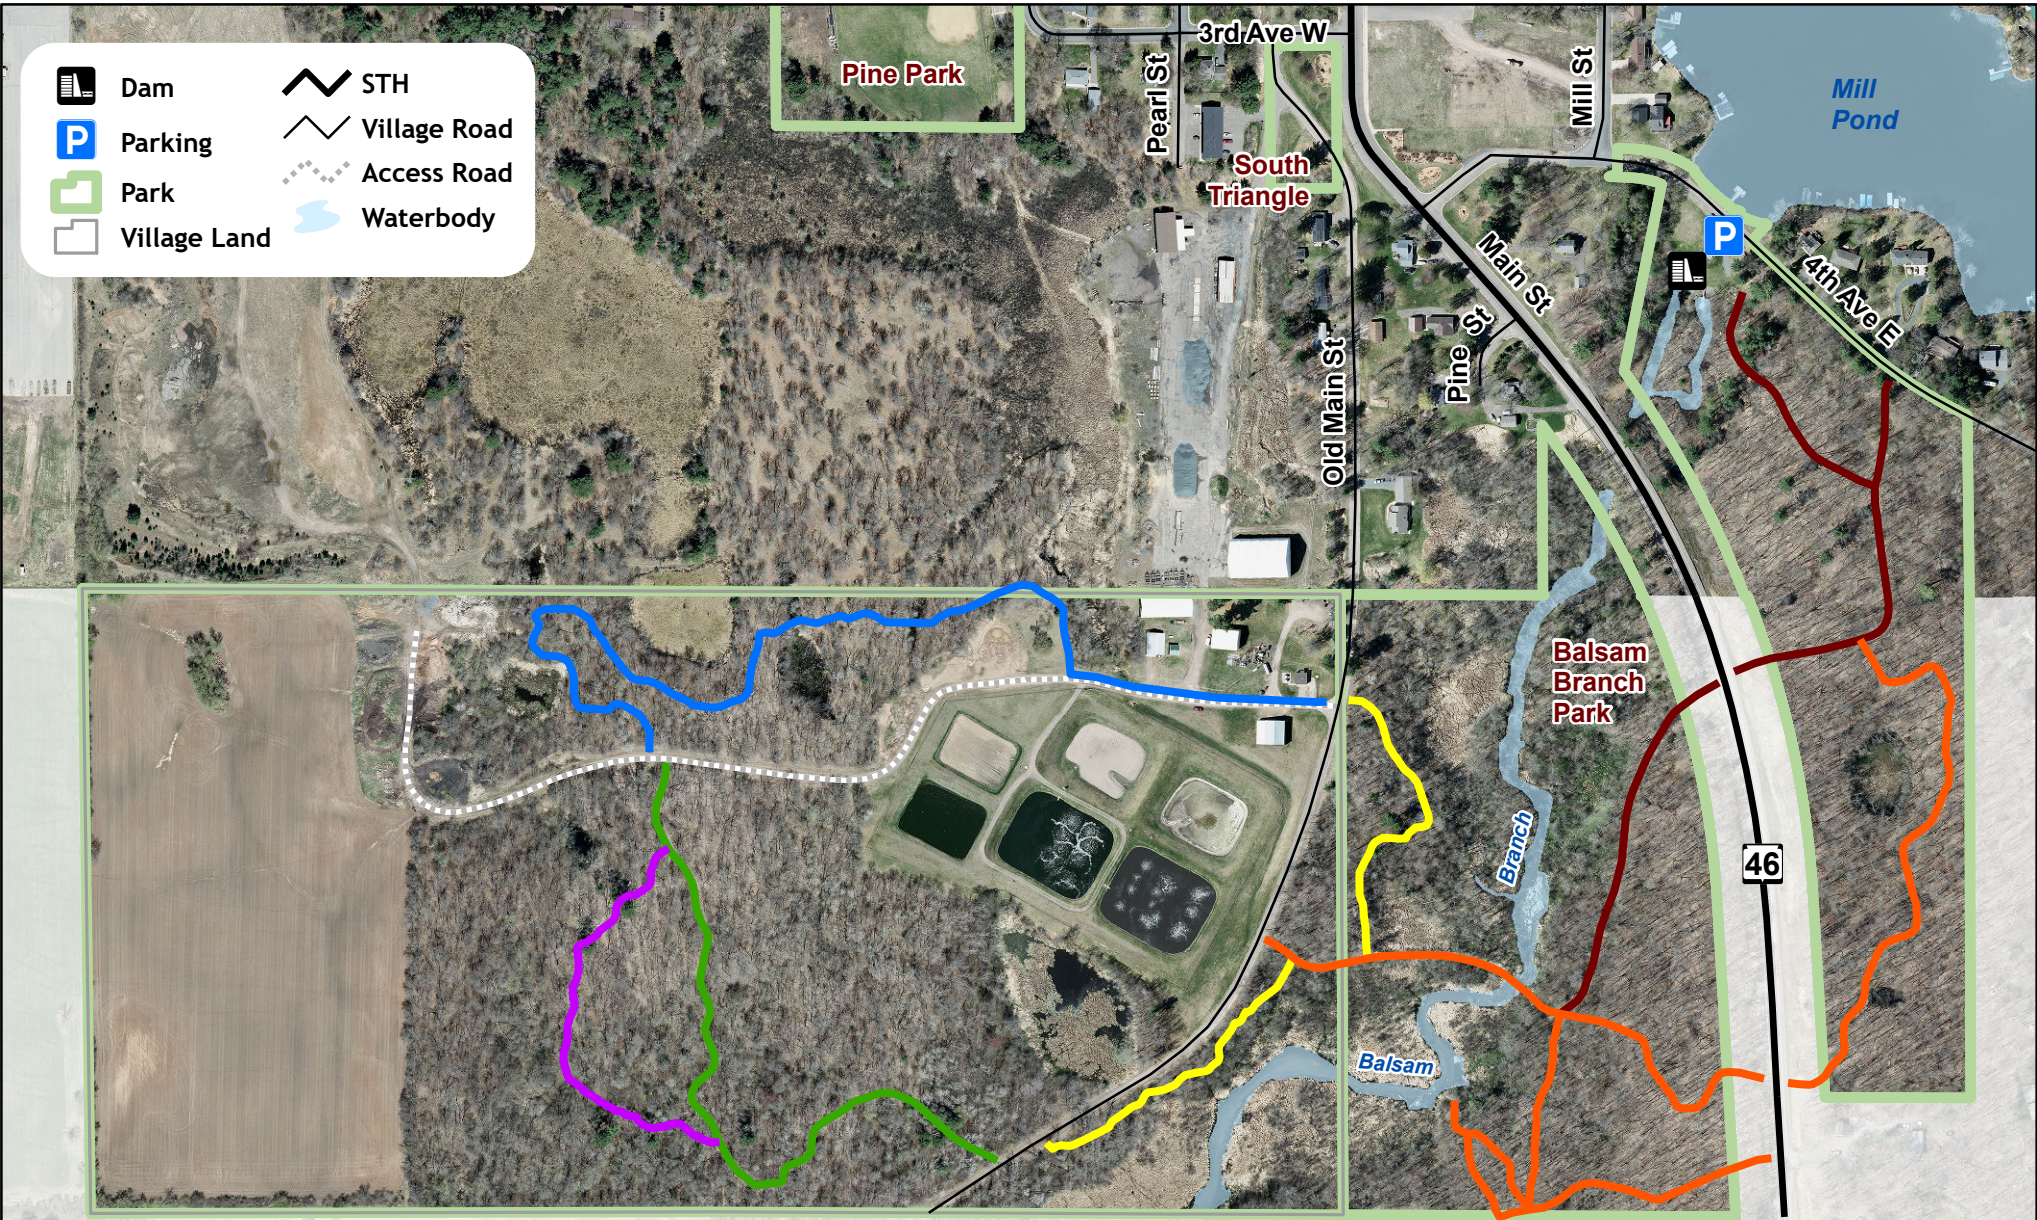

Village of Balsam Lake Parks & Trails

Park-Dever Trail System

- Archie Mosay Memorial Trail
- Balsam Branch Trail
- JW Park Trail
- Miskobineshii Walkway
- Old Main Trail
- Whispering Walkway

- Park
- Lake Access
- Village Land
- Dam
- Landing
- Parking
- Waterbody
- STH
- CTH
- Town Road
- Village Road
- Private Road
- Access Road
- Village

This drawing is the result of a compilation and reproduction of land records as they appear in various Polk County Offices. The drawing should be used for reference purposes only. Polk County is not responsible for any inaccuracies herein contained.

2025 Aerial Imagery

Division of Environmental Services
 100 Polk County Plaza
 Balsam Lake, WI 54810
 (715) 485-9279
www.polkcountywi.gov/landinfo

Park-Dever Trail System Village of Balsam Lake

-  Archie Mosay Memorial Trail
-  Balsam Branch Trail
-  JW Park Trail
-  Miskobineshii Walkway
-  Old Main Trail
-  Whispering Walkway