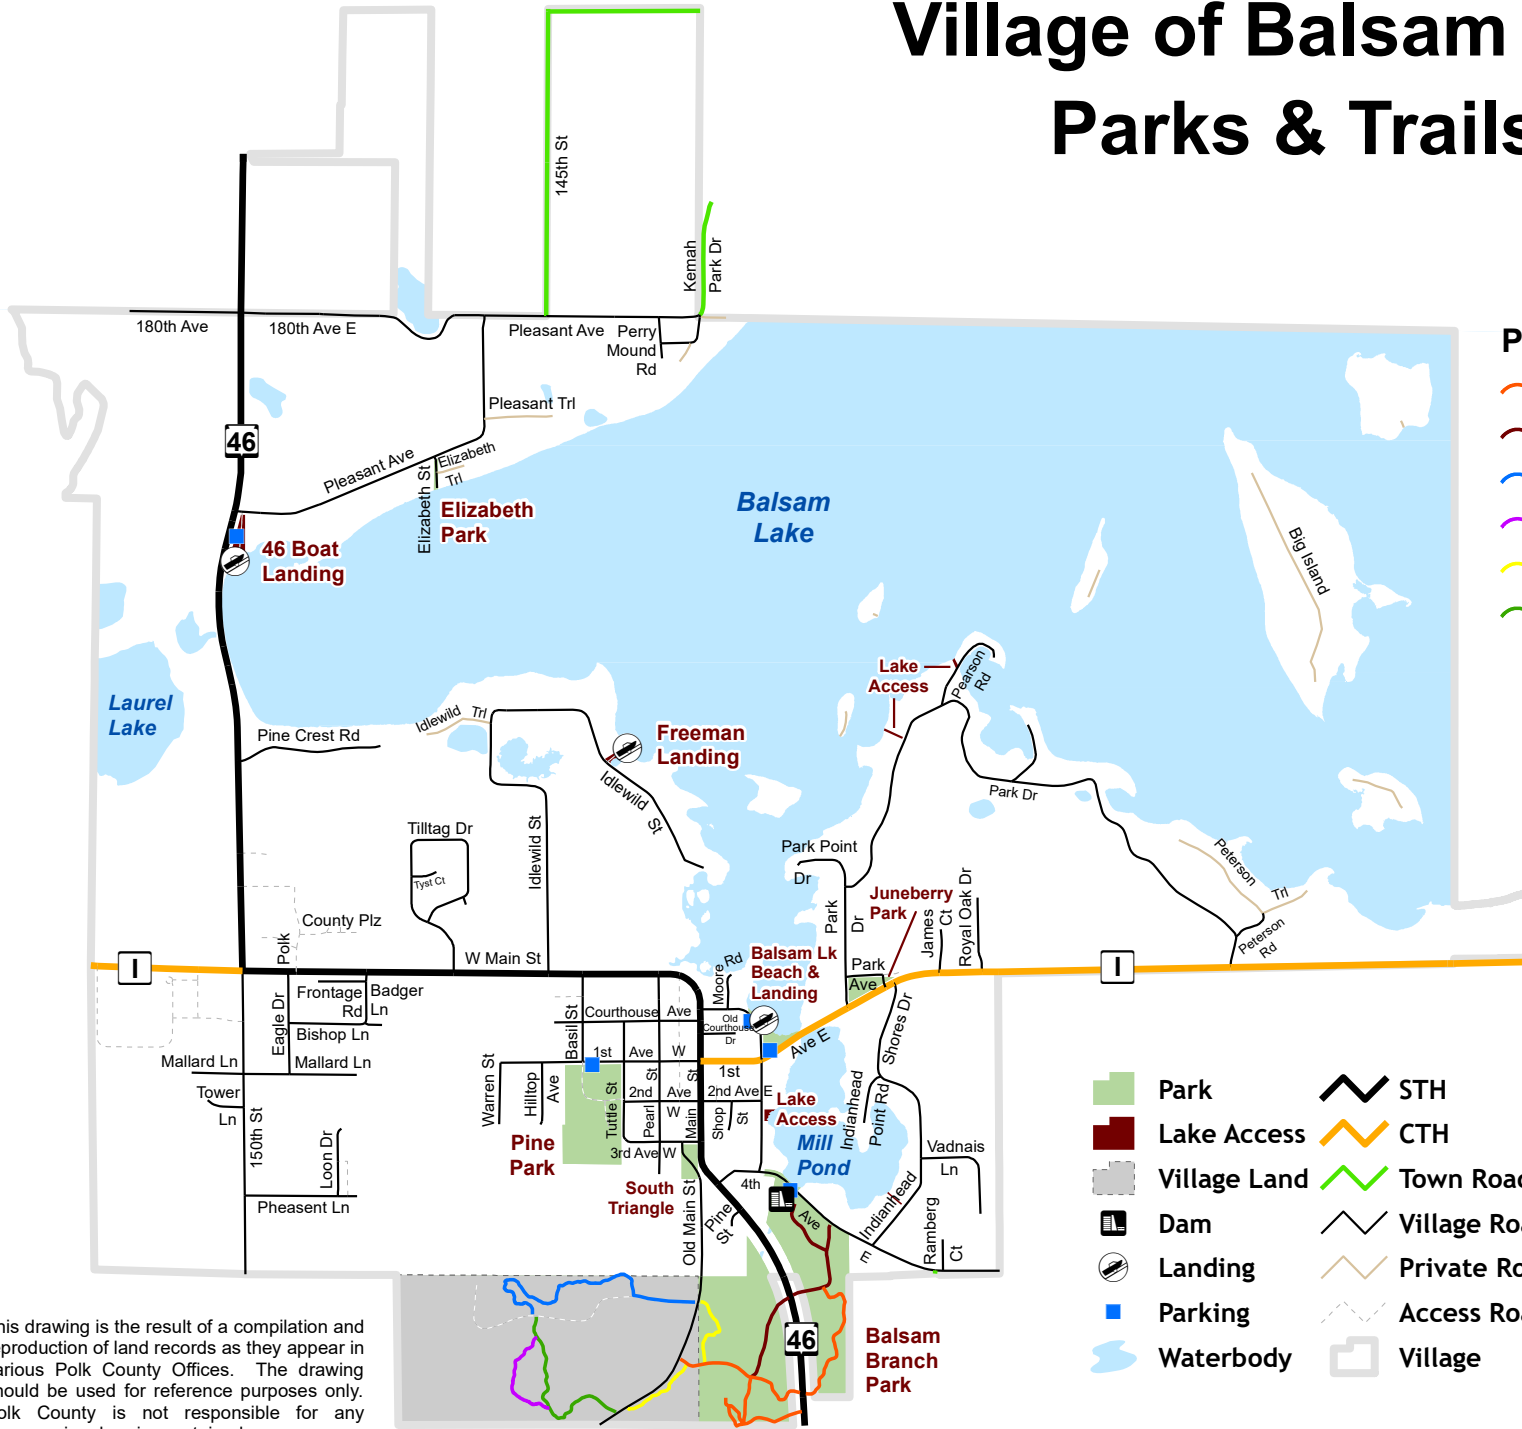

Village of Balsam Lake Parks & Trails

Park-Dever Trail System

- Archie Mosay Memorial Trail
- Balsam Branch Trail
- JW Park Trail
- Miskobineshii Walkway
- Old Main Trail
- Whispering Walkway

- Park
- Lake Access
- Village Land
- Dam
- Landing
- Parking
- Waterbody
- STH
- CTH
- Town Road
- Village Road
- Private Road
- Access Road
- Village